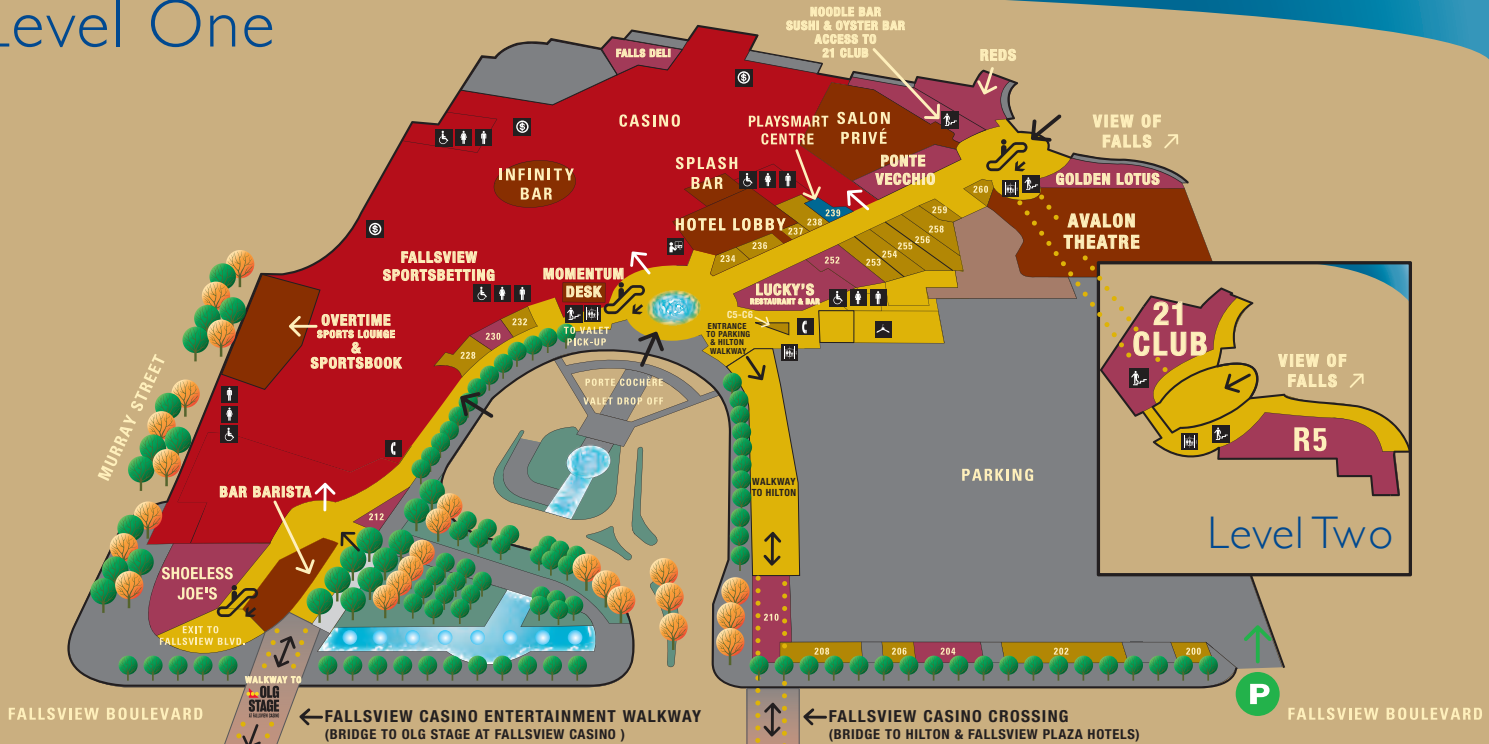

Level One

Fashion & Accessories

- 232 Vivah
- 234 Swarovski
- 254 Roots
- 256 Danier
- 259 Presents
- C5&C6 Landau

Gifts & Souvenirs

Entertainment & Lounges

- OLG Stage at Fallsview Casino
- Avalon Theatre
- Bar Barista
- Infinity Bar
- Dragonfly Nightclub
- R5
- Splash Bar

Dining & Eateries

- 21 Club
- Falls Deli
- Golden Lotus
- Lucky's Restaurant & Bar
- Noodle Bar
- Overtime Sports Lounge
- Ponte Vecchio
- Reds
- Shoeless Joe's
- Sushi & Oyster Bar
- 204 Subway
- 210 Starbucks
- 212 Il Galato Di Carlotta
- 230 Kernels
- 252 Niagara Brewing Company Taphouse
- 260 Carlos BakeShop ATM
- R-6 Tim Horton's
- R-7 Vittorio's Italian Eatery
- Vittorio's Express

Services

- Catering Office
- PlaySmart Centre
- 200 Steel n Ink
- 206 Foreign Exchange
- 208 Wifi Cellular

Dining & Eateries

- Shops & Boutiques
- Lounges & Major Destinations
- Casino
- Public Thoroughfare
- Terraces, Bus Waiting Area, Walkways & Parking Lots
- Gardens
- Responsible Gaming Information Centre
- Public Parking Entrance
- Bus Terminal Parking

ATM

- Public Telephones
- Elevators
- Coat Check
- Casino Cash Desks
- Information Desk
- Stairs
- Escalators
- Men's Washrooms
- Women's Washrooms
- Barrier-Free Washrooms