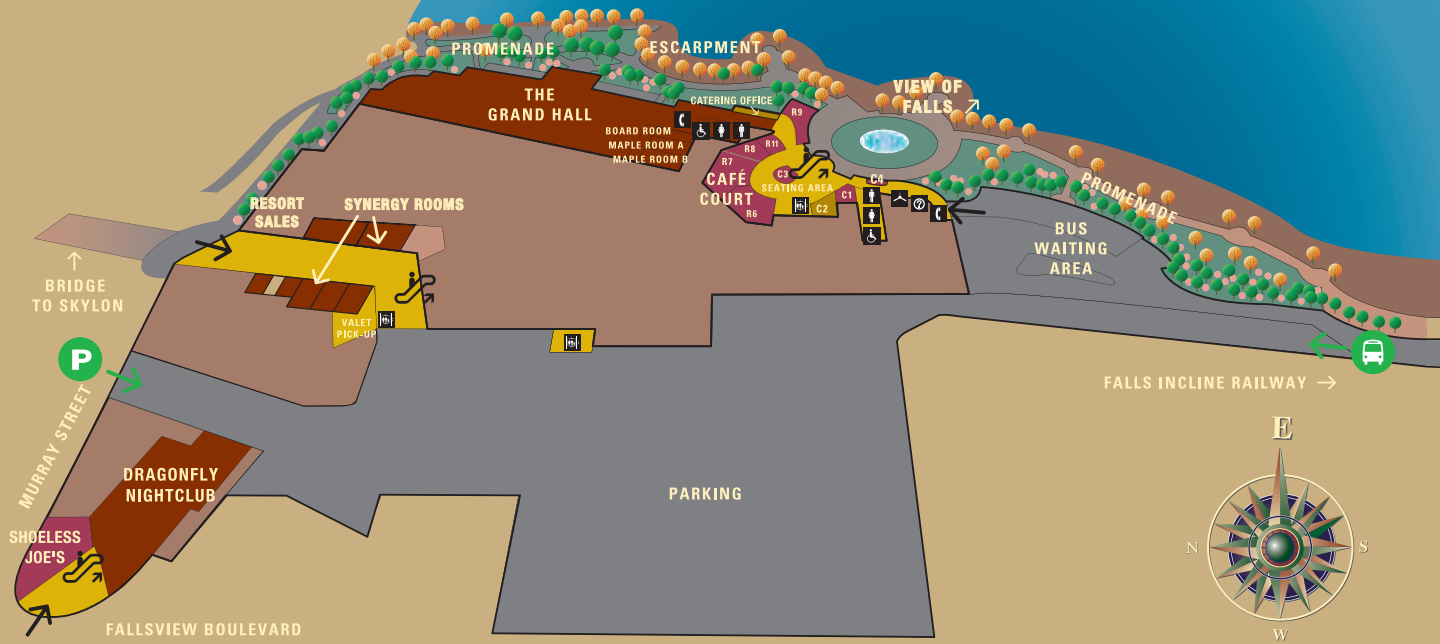

Directory

Concourse Level